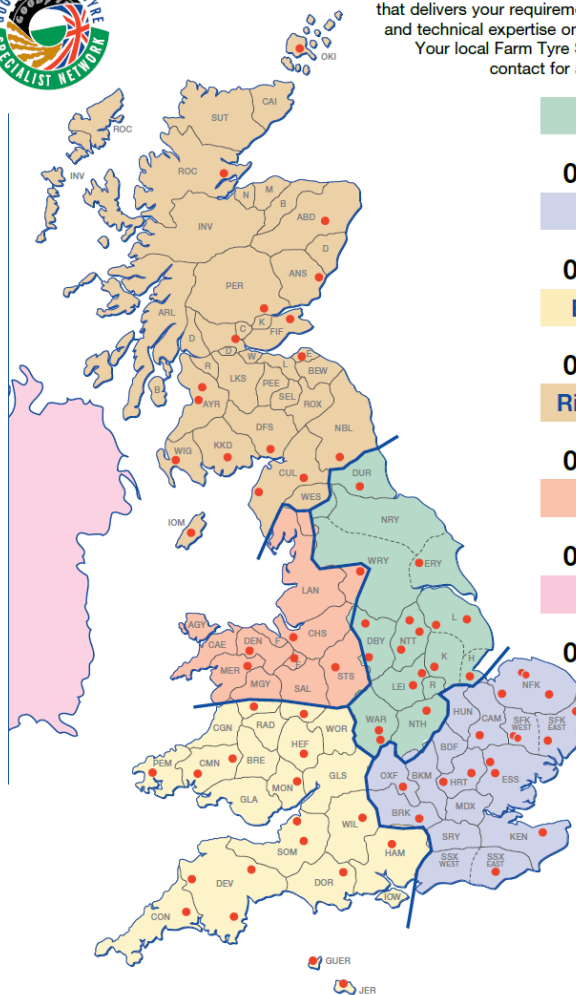

Our aim is to provide farmers with a Service Network that delivers your requirements and provides advice and technical expertise on farm tyres and fitments. Your local Farm Tyre Specialist is your primary contact for all your Goodyear needs.

Neil Ford

Telephone
07831 805515

Jed Soar

Telephone
07800 631826

Brian Eastman

Telephone
07977 271941

Richard Hutchins

Telephone
07831 802975

Phil Stanton

Telephone
07770 682390

Jim Minnis

Telephone
07770 681581