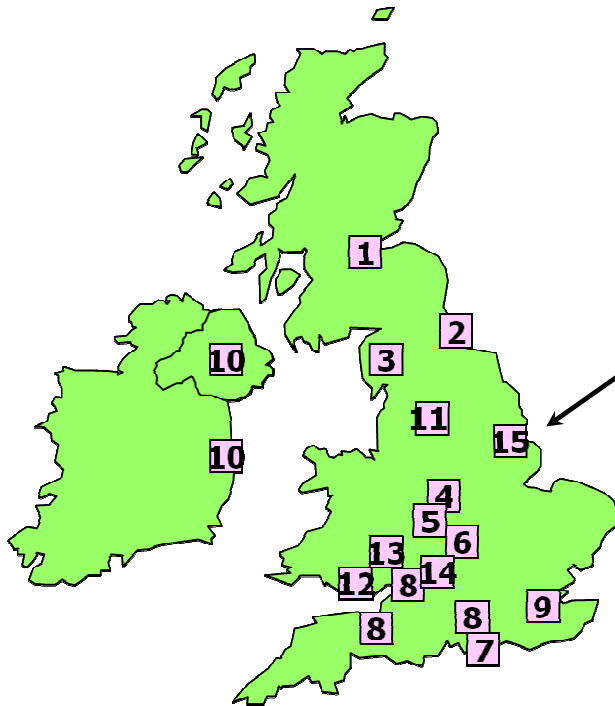

BABUSH TYRES IS NOW A 4x4 KEY DEALER CLUB MEMBER!

Club Coverage

ONE OF ONLY 15 MEMBERS NATION WIDE!

THE CLUB GIVES US....

- Availability information before the rest of the market!
- Allocated stock!
- Discounted prices on Specialist 4x4 Patterns!
- A New Promotional range of merchandise